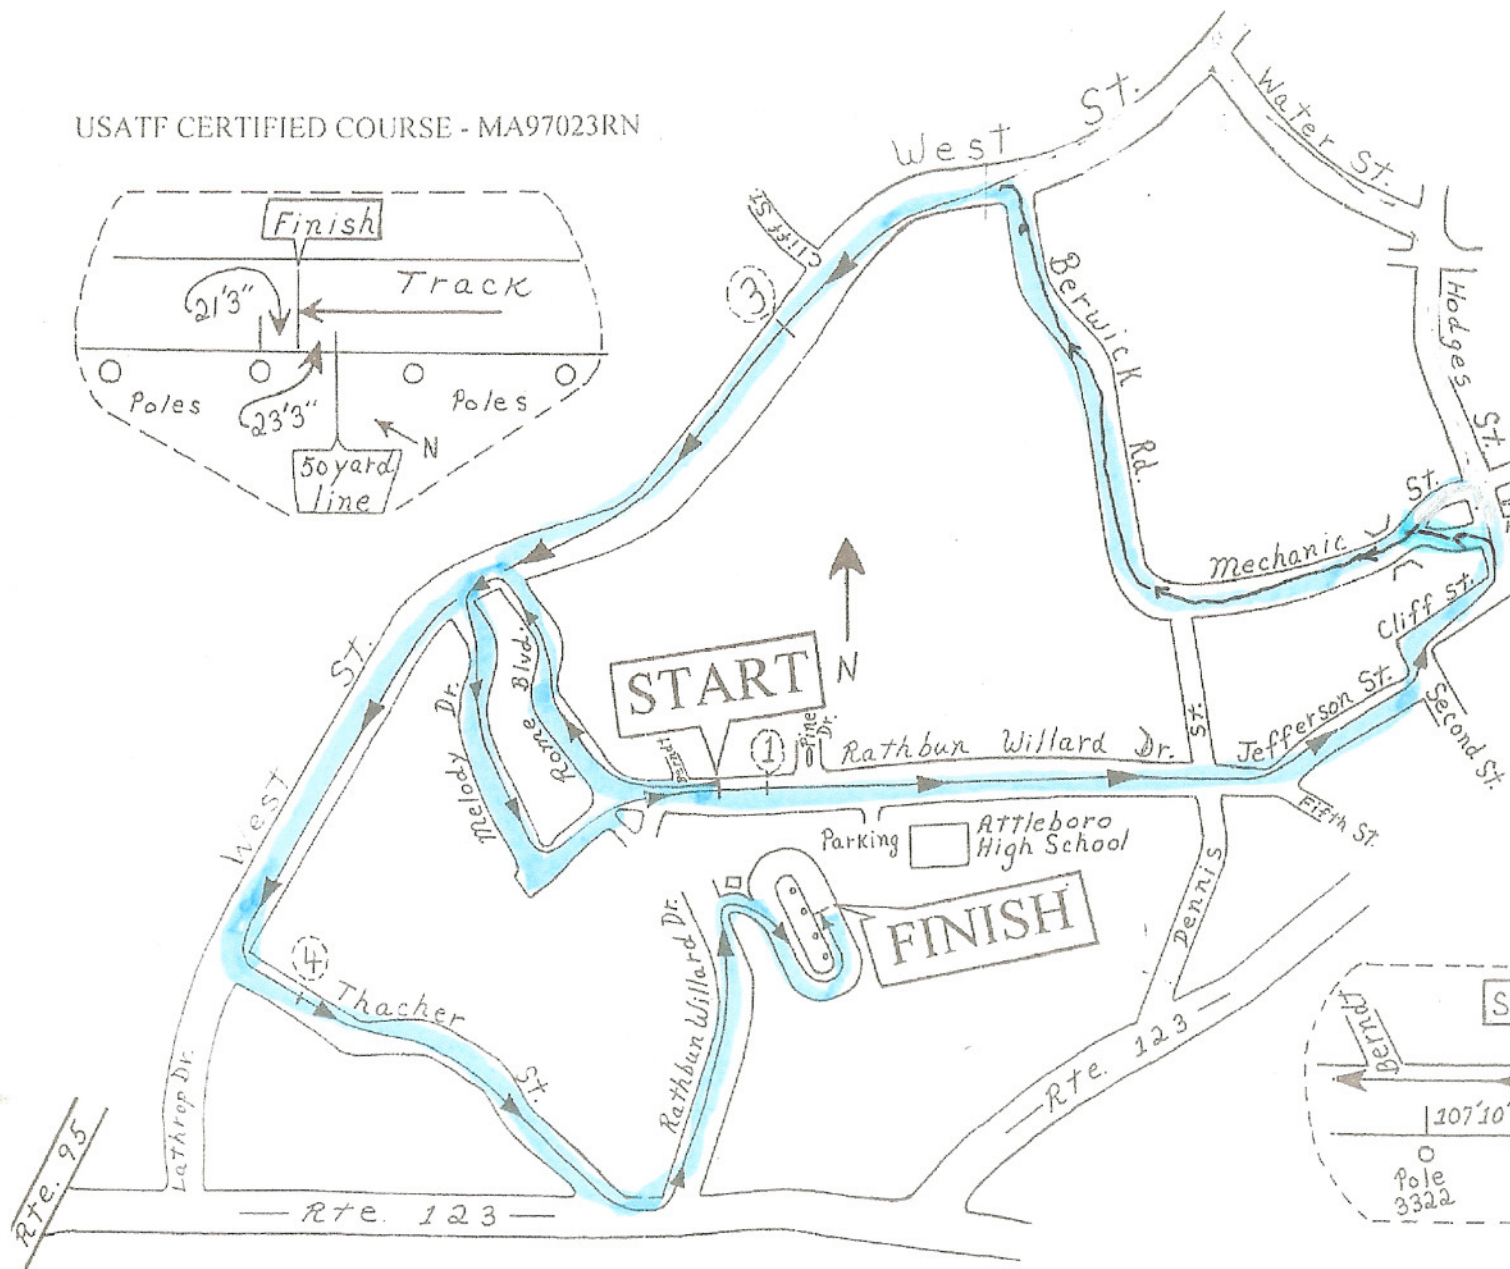

USATF CERTIFIED COURSE - MA97023RN

- Mile 1 - see blow-up of start
- Mile 2 - 33 ft. after No Parking sign on left and 26 ft. after pole 7391 on right
- Mile 3 - middle of driveway to # 135 on right
- Mile 4 - 30.8 ft. after Pole 4614 on left and even with beginning of 1st driveway to #749

Rte. 95

Rte. 123